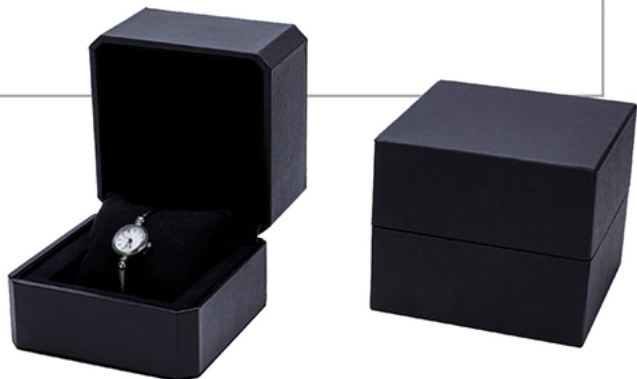

Earring box

WOO-EAR-0013
60x52x50mm

Double Ring box

WOO-DOU-0003
75x50x47mm

Earring box
WOO-EAR-0003
80x58x48mm

Ring box
WOO-RIN-0003
60x60x45(25+20)mm

Watch box
WOO-PEN-0004
60x60x40mm

Earring box
WOO-EAR-0002
60x60x35(17+18)mm

Bracelet Box

WOO-BRA-0001
220x50x35(18+17)mm

Ring box

WOO-RIN-0002
63 x 75 x 65(33+32) mm

Ring box

WOO-RIN-0005
65 x 70 x 60mm (Lid 35mm/Base 25mm)

Bangle Box

WOO-BAN-0001
120X120X100
(60lid/Base40mm)